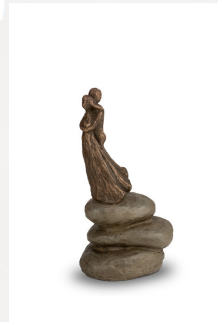

300178

**Ceramic keepsake art urn
'Our love will go on'**

Article number

300178

Shape / Symbol / Theme

Religion, spirituality & symbolism

Dimensions (h x w x d in cm)

41 x 24 x 15

Volume in liter

2.0

Suitable for

Indoor and outdoor

908.00