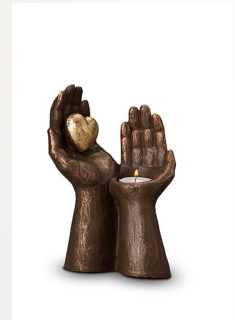

301275

**Keepsake art urn with
candle holder and heart**

Article number
301275

Shape / Symbol / Theme
Heart(s), Religion, spirituality &
symbolism

Dimensions (h x w x d in cm)
20 cm - Ø 15 cm

Volume in liter
0.8

Suitable for
Indoor

483.00