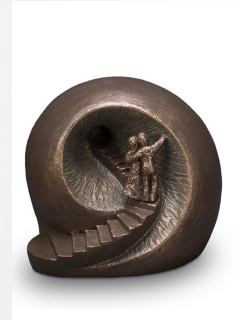

102999

**Candle holder companion
urn 'To the light' for two
adults**

Article number

102999

Shape / Symbol / Theme

Religion, spirituality & symbolism

Dimensions (h x w x d in cm)

26 x 28 x 27

Volume in liter

2 x 3

Suitable for

Indoor and outdoor

1,158.00