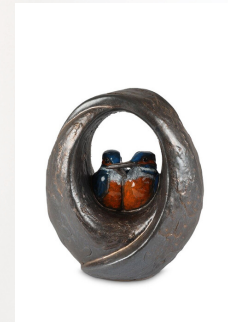

300099

**Keepsake urn for ashes
Kingfishers**

Article number

300099

Shape / Symbol / Theme

Bird(s)

Dimensions (h x w x d in cm)

30 x 25

Volume in liter

2.0

Suitable for

Indoor

955.00