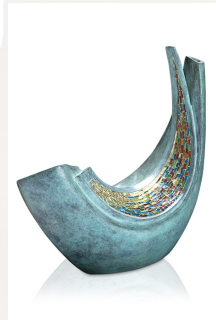

102388

Bronze cremation urn covered in mosaic 'Evanescente pensiero'

Article number
102388
Shape / Symbol / Theme
Other shapes
Dimensions (h x w x d in cm)
39 x 45
Volume in liter
2.5
Suitable for
Indoor

4,645.00