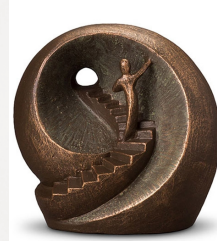

Religion, spirituality & symbolism

Dimensions (h x w x d in cm)

26 x 26 x 17

Volume in liter

3.0

Suitable for

Indoor and outdoor

722.00