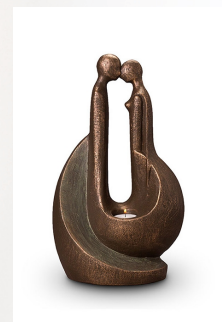

301293

Ceramic funeral urn 'Connected' with candle holder | bronze & silver grey

Article number

301293

Shape / Symbol / Theme

Religion, spirituality & symbolism

Dimensions (h x w x d in cm)

38 x 29 x 17

Volume in liter

3.0

Suitable for

Indoor

908.00