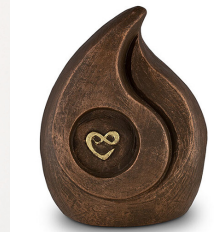

103523

Ceramic art urn 'Soulmate'

Article number
103523
Shape / Symbol / Theme
Heart(s), Religion, spirituality & symbolism
Dimensions (h x w x d in cm)
28 x 21 x 20
Volume in liter
4.0
Suitable for
Indoor and outdoor

748.00