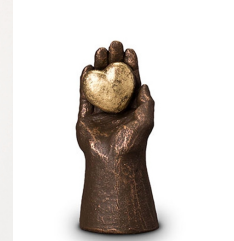

200024

Ceramic keepsake with a heart

Article number

200024

Shape / Symbol / Theme

Heart(s), Religion, spirituality & symbolism

Dimensions (h x w x d in cm)

H 15 cm

Volume in liter

0.1

Suitable for

Indoor and outdoor

228.00