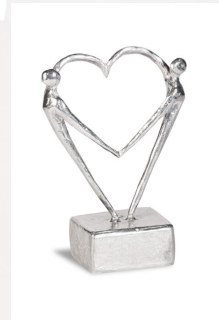

Heart(s), Religion, spirituality & symbolism

Dimensions (h x w x d in cm)

12

Volume in liter

0.04

Suitable for

Indoor

250.00