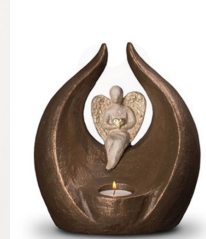

101107

Hand-sculpted keepsake urn 'Guardian angel'

Article number
101107
Shape / Symbol / Theme
Religion, spirituality & symbolism
Dimensions (h x w x d in cm)
23 x 19 x 15
Volume in liter
1.0
Suitable for
Indoor

658.00