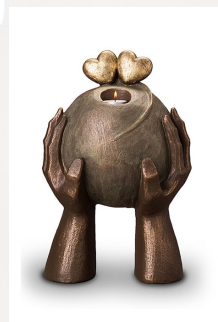

301292

Ceramic funeral urn 'Enlightening Love' with tealight

Article number

301292

Shape / Symbol / Theme

Heart(s), Religion, spirituality & symbolism

Dimensions (h x w x d in cm)

35 x 25 x 25

Volume in liter

3.6

Suitable for

Indoor

958.00