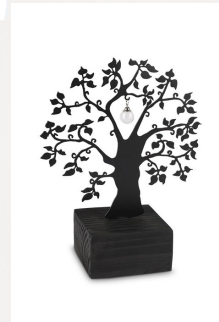

101572

**Sculpture urn for ashes
'Tree of Life' with glass
ashes pendant**

Article number

101572

Shape / Symbol / Theme

Flowers, plants & trees, Religion, spirituality & symbolism

Dimensions (h x w x d in cm)

29 x 22 x 10

Volume in liter

0.007 + 0.005

Suitable for

Indoor

260.00