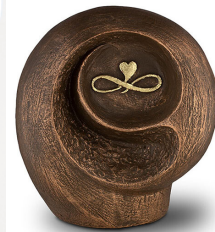

103522

Ceramic art urn 'Infinity'

Article number
103522
Shape / Symbol / Theme
Heart(s), Religion, spirituality & symbolism
Dimensions (h x w x d in cm)
28 x 24 x 21
Volume in liter
5.0
Suitable for
Indoor and outdoor

748.00