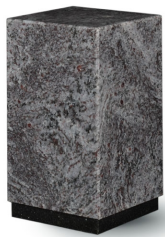

102336

**Granit cremation ash urn
'Mass Blue' | weather
resistant**

Article number

102336

Shape / Symbol / Theme

Cube, rectangele, round & triangle

Dimensions (h x w x d in cm)

30 x 18 x 18

Volume in liter

3.0

Suitable for

Indoor and outdoor

583.00