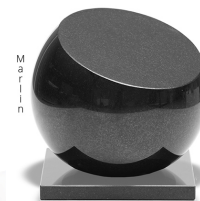

100815

Nature stone funeral urn in different types of granite

Article number
100815

Shape / Symbol / Theme
Cube, rectangele, round & triangle

Dimensions (h x w x d in cm)
Ø 21 cm

Volume in liter
0.9

Suitable for
Indoor and outdoor

667.00